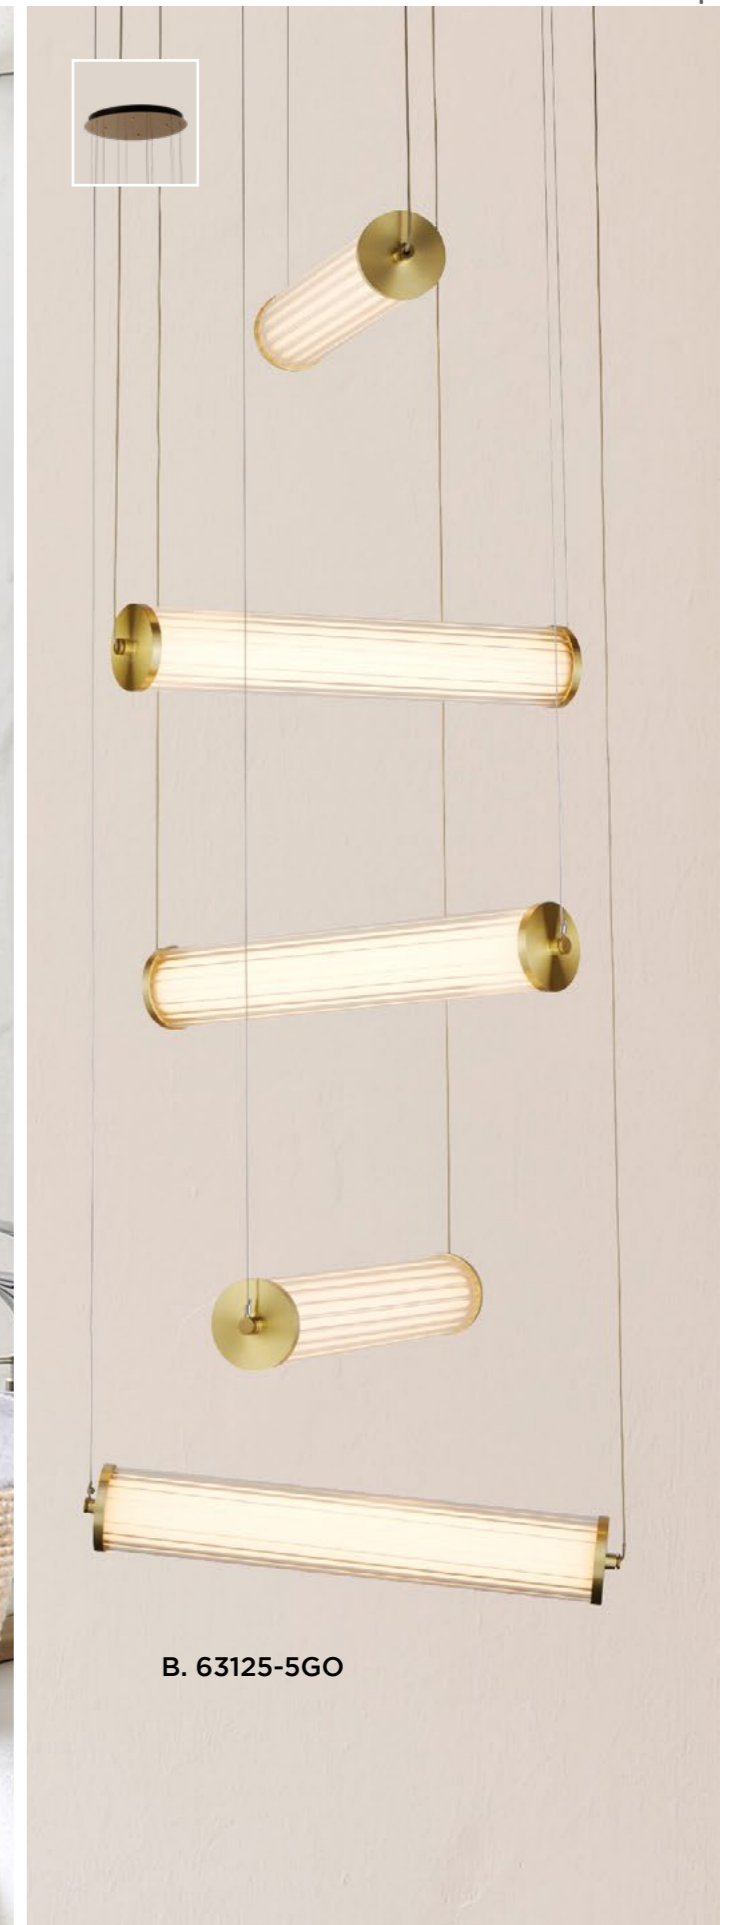

A. 63125-1GO

A. 63126-1GO

B. 63125-5GO

B. 63125-1BK

C. 63126-1BK

A. 63125-1GO
Metal.Gold/Clear/White Glass Shade
18W 2700K H85mm W430mm P135mm
Spare Glass: GO63125

B. 63125-1BK
Metal.Black/Clear/White Glass Shade
18W 2700K H85mm W430mm P135mm
Spare Glass: GO63125

C. 63126-1BK
Metal.Black/Clear/White Glass Shade
21W 2700K H630mm W85mm P135mm
Spare Glass: GO63126

A. 63126-1GO
Metal.Gold/Clear/White Glass Shade
21W 2700K H630mm W85mm P135mm
Spare Glass: GO63126

B. 63125-5GO
Metal.Gold/Clear/White Glass Shade
75W 3000K D1840mm W500mm L500mm
Spare Glass: GO63125